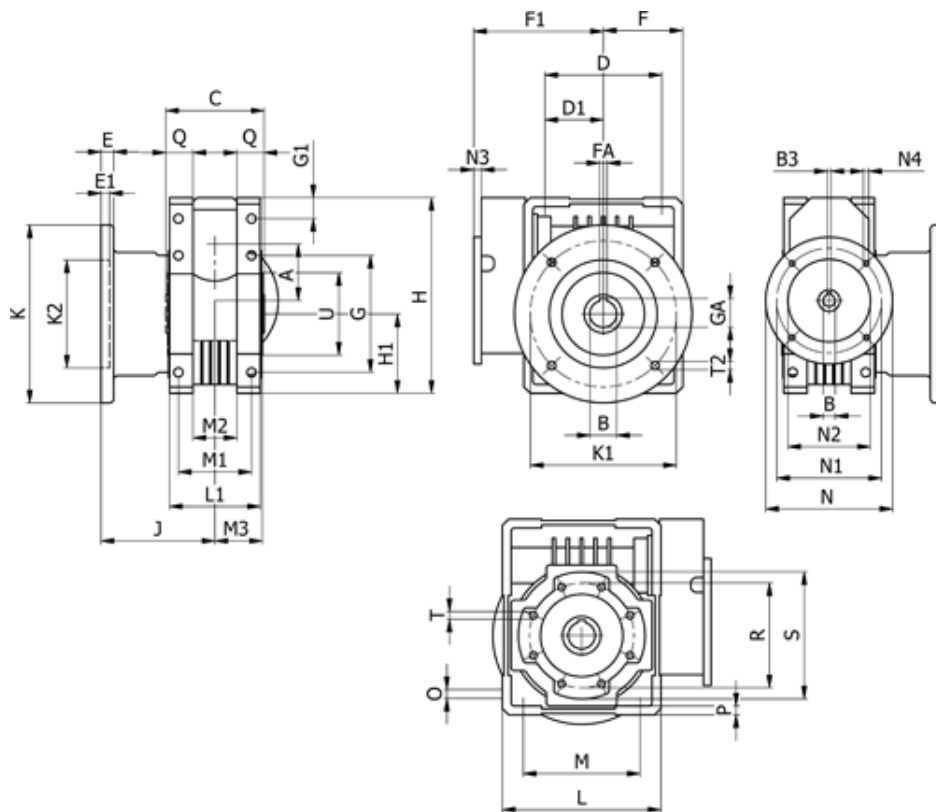

# Data Sheet

Article number: 3921086090430

Description: Worm gear  
WR 86-UF1-90-80B5, without lubrication

## Measures

A = 86.90	E = 15	H = 245.5	M = 144	N4 = M10x13	U = 110
B = 35	E1 = 6	H1 = 100.0	M1 = 101	O = 11.5	
B1 E7 = 19	F = 100	J = 151.0	M2 = 57	P = 11	
B2 = 21.8	F1 = 180	K = 210	M3 = 64.5	Q = 45	
B3 H9 = 6	FA = 10	K1 = 176	N = 200	R = 130	
C = 140	G = 144	K2 = 152	N1 = 165	S = 150	
D = 144.0	G1 = 45.5	L = 200	N2 = 130	T = M10x18	
D1 = 72.0	GA = 38.3	L1 = 125	N3 = 12.0	T2 = 12.5	